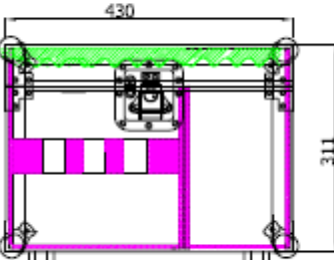

SA32BLKM - Details

Note:
Dimensions shown are finished size
Plywood: 5 mm thickness

TOP VIEW

A-A

FRONT VIEW

BOTTOM VIEW

LEFT VIEW

RIGHT VIEW