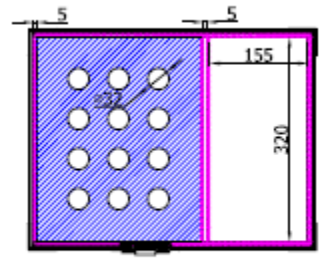

SA32BLKM - Details

Note:
Dimensions shown are finished size
Plywood: 5 mm thickness

TOP VIEW

A-A

FRONT VIEW

BOTTOM VIEW

LEFT VIEW

RIGHT VIEW