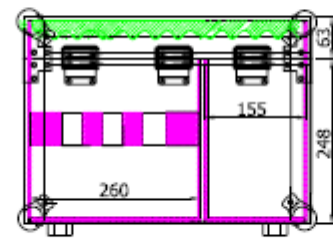

SA32BLKM - Details

Note:
Dimensions shown are finished size
Plywood: 5 mm thickness

TOP VIEW

A-A

FRONT VIEW

BOTTOM VIEW

LEFT VIEW

RIGHT VIEW