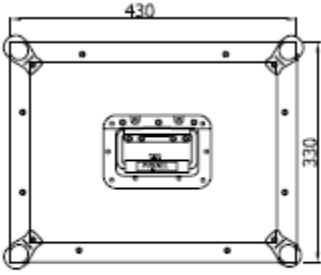

SA32BLKM - Details

Note:
Dimensions shown are finished size
Plywood: 5 mm thickness

TOP VIEW

A-A

FRONT VIEW

BOTTOM VIEW

LEFT VIEW

RIGHT VIEW