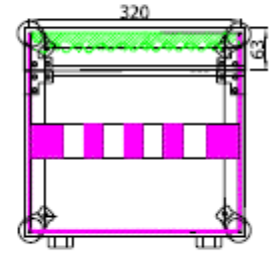

SA32BLKM - Details

Note:
Dimensions shown are finished size
Plywood: 5 mm thickness

TOP VIEW

A-A

FRONT VIEW

BOTTOM VIEW

LEFT VIEW

RIGHT VIEW